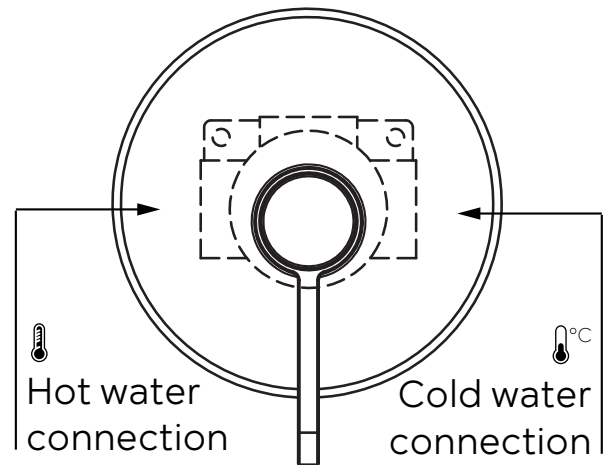

DESIGN

Assembly concealed mixer: