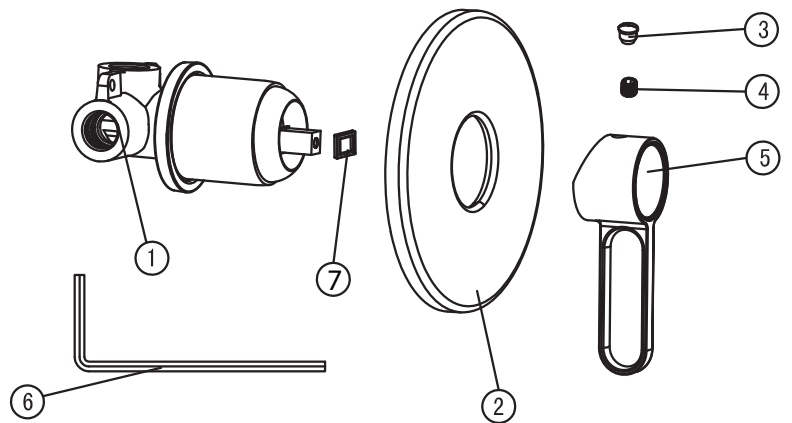

#### Single lever concealed shower mixer

Please check the list of accessories here below and contact our company or our distributor for any discrepancy

Remarks:

1. Accessories may be modified without notice, without affecting their performance;
2. Drawings are for reference only. Product size and shape may not correspond to actual mixer.

List of the standard accessories:

Part number	Accessory list
1	Main body
2	Welding plate
3	Decorative button
4	Allen screw
5	Handle
6	Allen key
7	White plastic pad

# DESIGN

Assembly concealed mixer:

Dimensions: