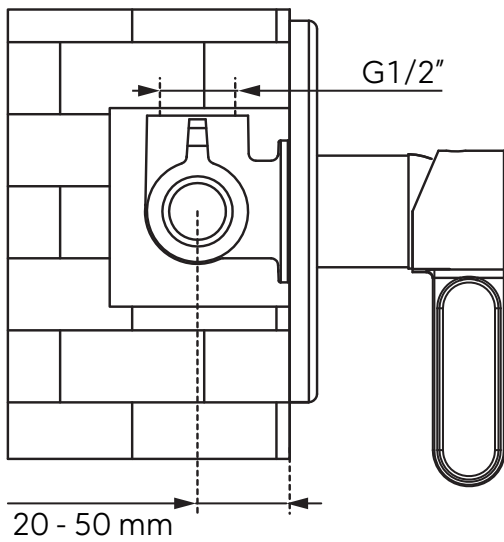

#### Single lever concealed shower mixer

Please check the list of accessories here below and contact our company or our distributor for any discrepancy

Remarks:

1. Accessories may be modified without notice, without affecting their performance;
2. Drawings are for reference only. Product size and shape may not correspond to actual mixer.

List of the standard accessories:

Part number	Accessory list
1	Main body
2	Welding plate
3	Decorative button
4	Allen screw
5	Handle
6	Allen key
7	White plastic pad

# DESIGN

Assembly concealed mixer:

Dimensions: