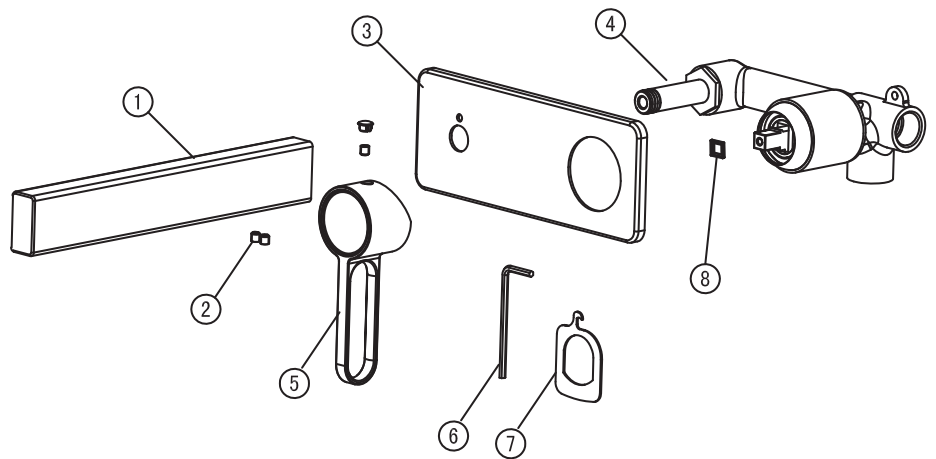

#### Single lever concealed washbasin mixer

Please check the list of accessories here below and contact our company or our distributor for any discrepancy

Remarks:

1. Accessories may be modified without notice, without affecting their performance;
2. Drawings are for reference only. Product size and shape may not correspond to actual mixer.

List of the standard accessories:

Part number	Accessory list
1	Spout
2	Screw
3	Welding plate
4	Main body
5	Handle
6	Allen key
7	Aerator wrench
8	White plastic pad