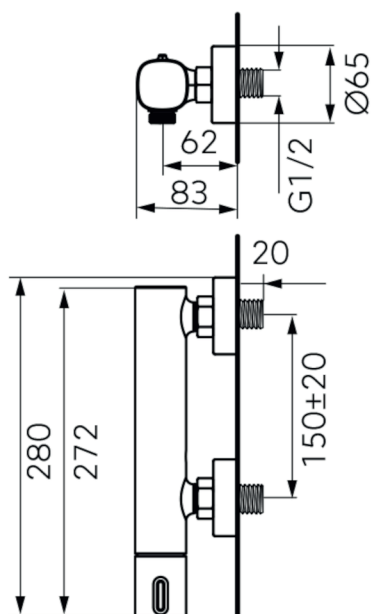

## MEANDRO

Code	The Accessory List	Quantity
1	Main body	1
2	O-ring	2
3	Flange	2
4	Eccentric nut	2
5	Check valve	1