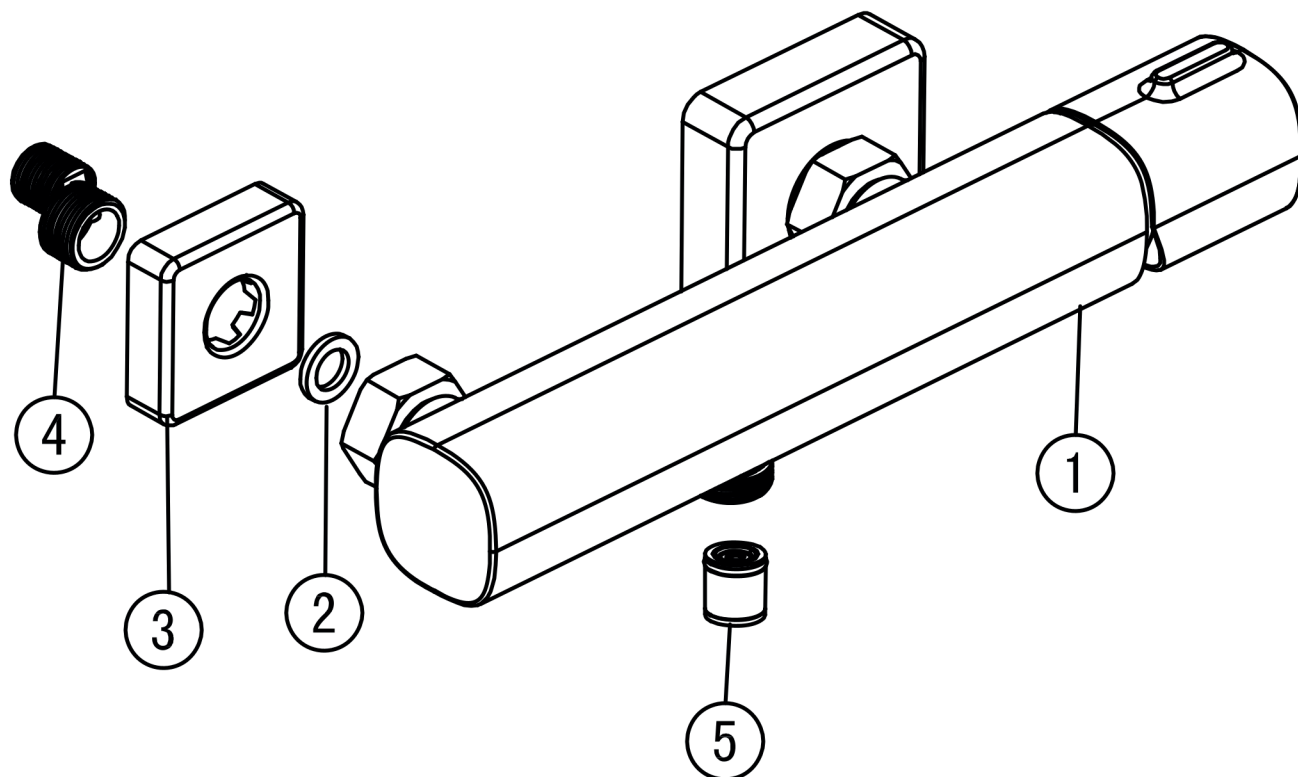

## MEANDRO

Code	The Accessory List	Quantity
1	Main body	1
2	O-ring	2
3	Flange	2
4	Eccentric nut	2
5	Check valve	1