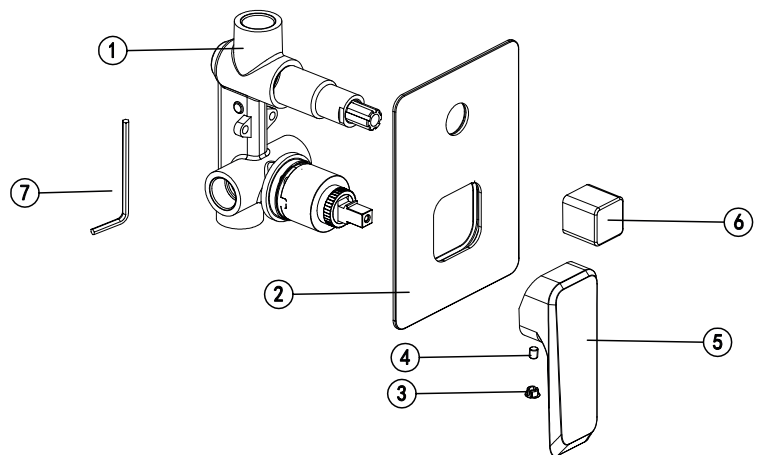

DESIGN

BRINA

Installation guide

Single lever concealed shower mixer

Please check the list of accessories here below and contact our company or our distributor for any discrepancy

Remarks:

1. Accessories may be modified without notice, without affecting their performance;
2. Drawings are for reference only. Product size and shape may not correspond to actual mixer.

List of the standard accessories:

Part number	Accessory list
1	Main body
2	Welding plate
3	Decorative cap
4	Allen screw
5	Handle
6	Knob
7	Allen key

DESIGN

Assembly concealed mixer:

Dimensions: