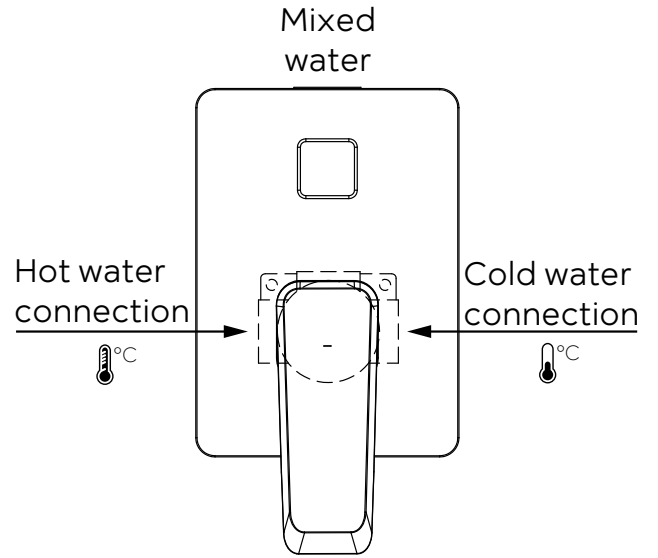

DESIGN

BRINA

Installation guide

Single lever concealed shower mixer

Please check the list of accessories here below and contact our company or our distributor for any discrepancy

Remarks:

1. Accessories may be modified without notice, without affecting their performance;
2. Drawings are for reference only. Product size and shape may not correspond to actual mixer.

List of the standard accessories:

Part number	Accessory list
1	Main body
2	Welding plate
3	Decorative cap
4	Allen screw
5	Handle
6	Knob
7	Allen key

DESIGN

Assembly concealed mixer:

Dimensions: