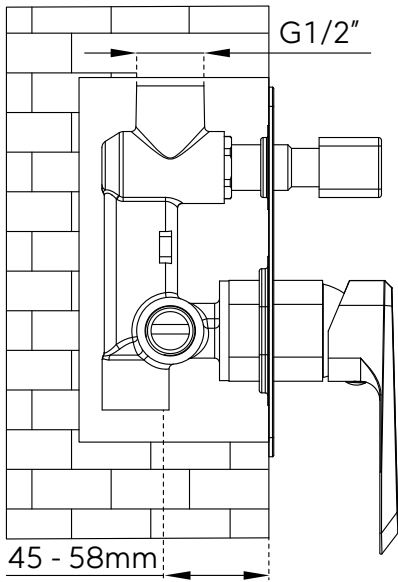

DESIGN

BRINA

Installation guide

Single lever concealed shower mixer

Please check the list of accessories here below and contact our company or our distributor for any discrepancy

Remarks:

1. Accessories may be modified without notice, without affecting their performance;
2. Drawings are for reference only. Product size and shape may not correspond to actual mixer.

List of the standard accessories:

Part number	Accessory list
1	Main body
2	Welding plate
3	Decorative cap
4	Allen screw
5	Handle
6	Knob
7	Allen key

DESIGN

Assembly concealed mixer:

Dimensions: