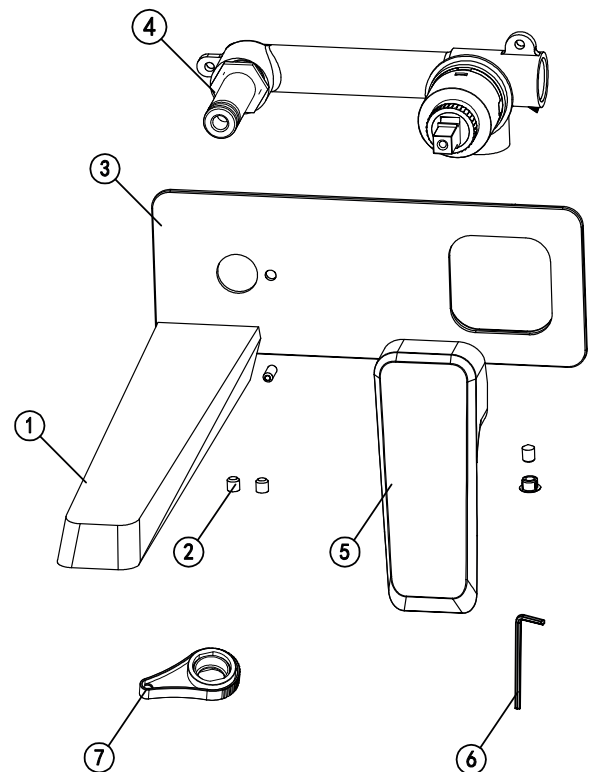

DESIGN

BRINA

Installation guide

Single lever concealed washbasin mixer

Please check the list of accessories here below and contact our company or our distributor for any discrepancy

Remarks:

1. Accessories may be modified without notice, without affecting their performance;
2. Drawings are for reference only. Product size and shape may not correspond to actual mixer.

List of the standard accessories:

Part number	Accessory list
1	Spout
2	Screw
3	Welding plate
4	Main body
5	Handle
6	Allen key
7	Aerator wrench

DESIGN

Assembly concealed mixer

Dimensions: