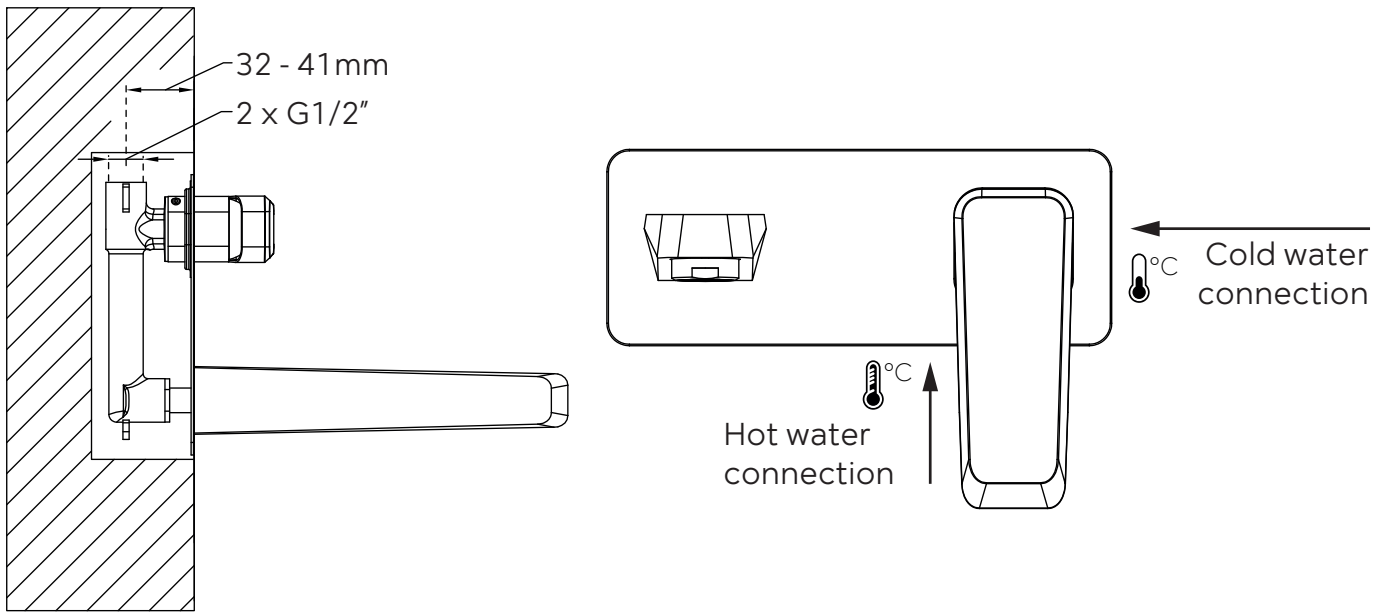

DESIGN

BRINA

Installation guide

Single lever concealed washbasin mixer

Please check the list of accessories here below and contact our company or our distributor for any discrepancy

Remarks:

1. Accessories may be modified without notice, without affecting their performance;
2. Drawings are for reference only. Product size and shape may not correspond to actual mixer.

List of the standard accessories:

Part number	Accessory list
1	Spout
2	Screw
3	Welding plate
4	Main body
5	Handle
6	Allen key
7	Aerator wrench

DESIGN

Assembly concealed mixer

Dimensions: