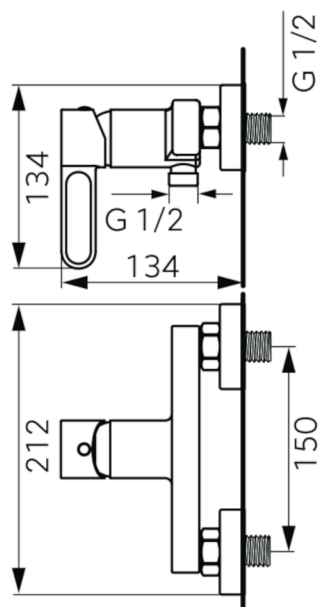

DESIGN

ZAFFIRO

Code	The Accessory List	Quantity
1	Main body	1
2	O-ring	2
3	Flange	2
4	Eccentric nut	2
5	Check valve	1