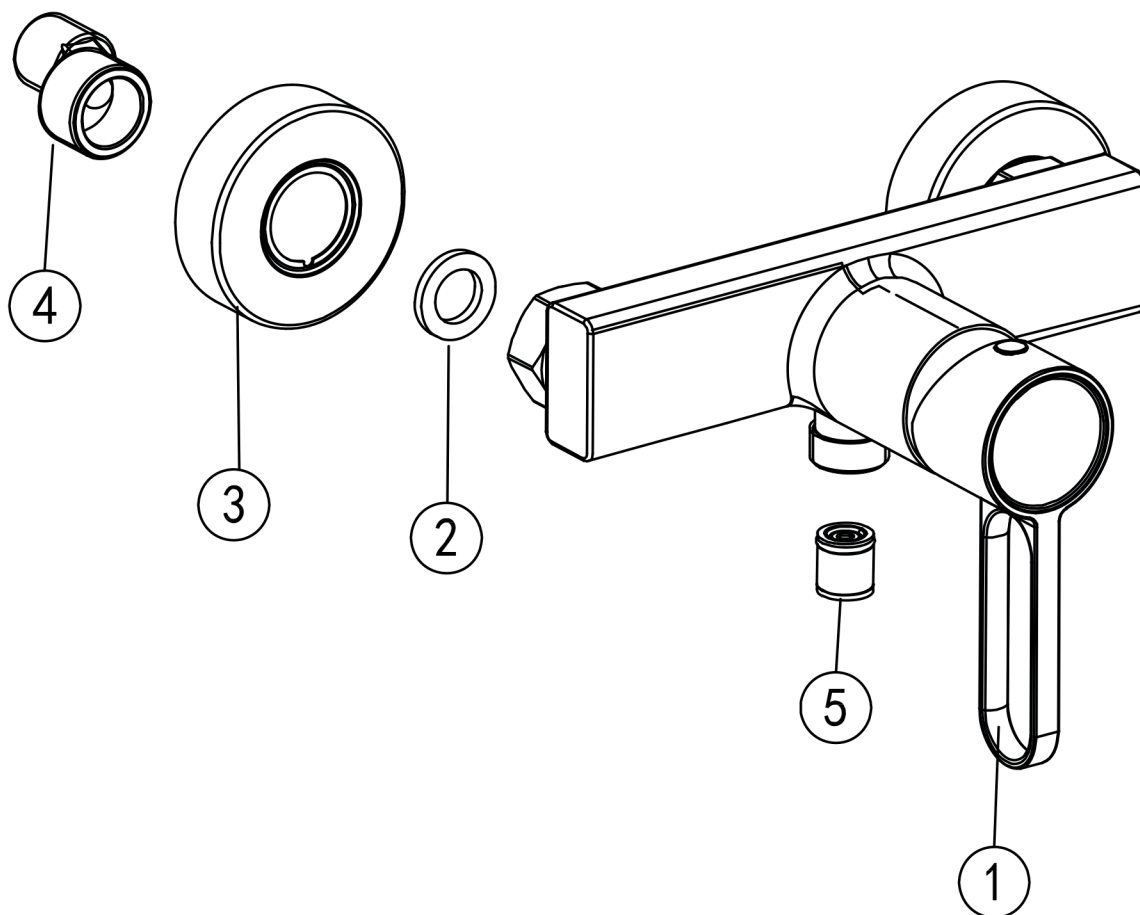

DESIGN

ZAFFIRO

Code	The Accessory List	Quantity
1	Main body	1
2	O-ring	2
3	Flange	2
4	Eccentric nut	2
5	Check valve	1