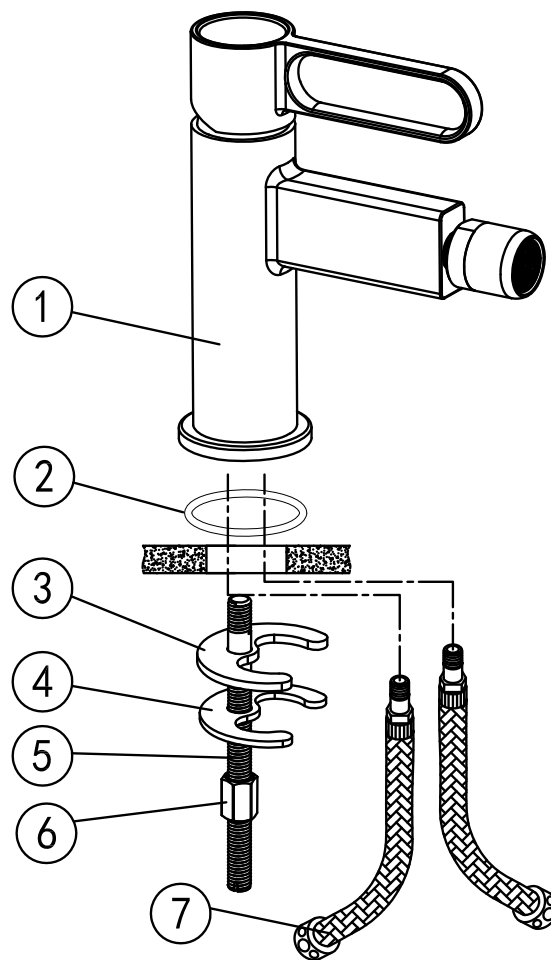

INSTALLATION INSTRUCTION SINGLE LEVER BIDET MIXER

Code	The Accessory List	Quantity
1	Main body	1
2	O-ring	1
3	Rubber washer	1
4	Clamp	1
5	Fixing bolt	1
6	Nut	1
7	Inlet pipe	2