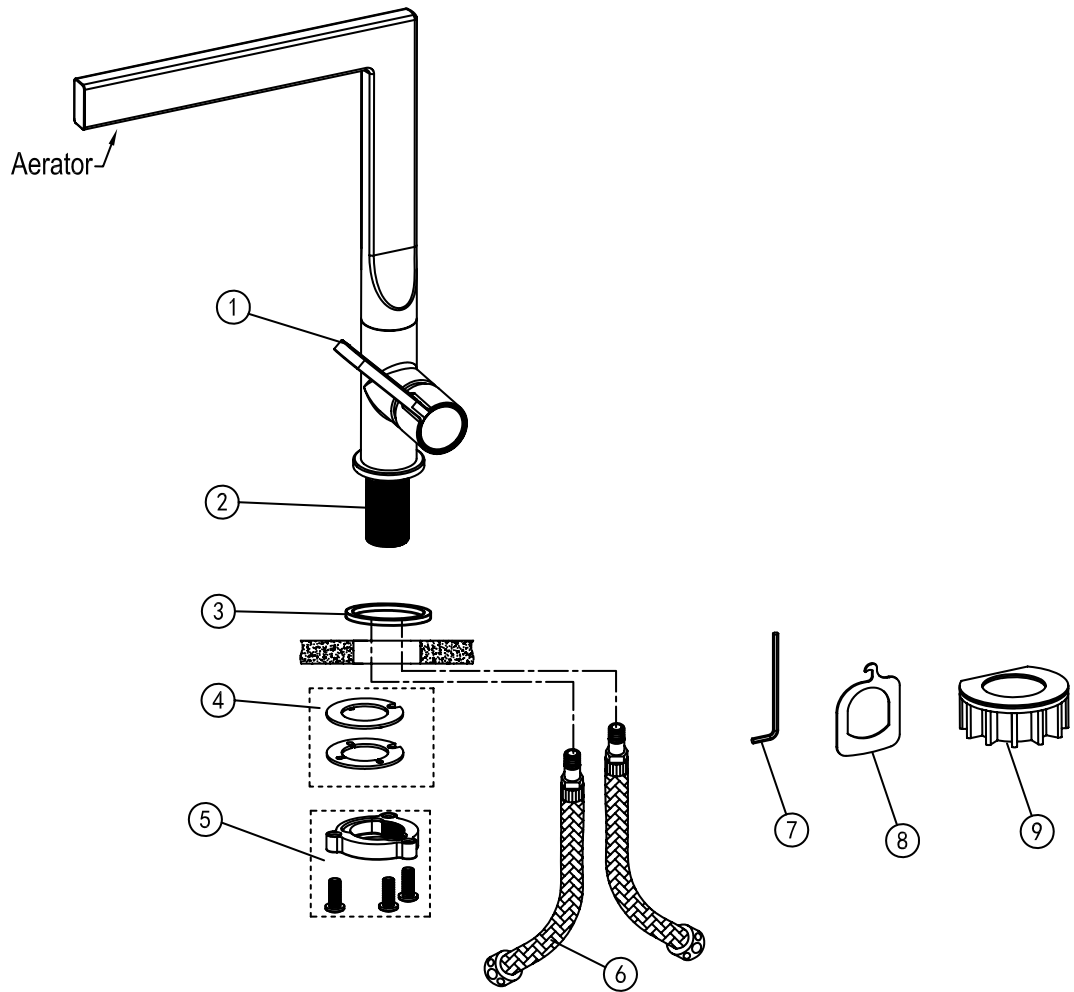

## INSTALLATION INSTRUCTION SINGLE LEVER SINK MIXER

Code	The Accessory List	Quantity
1	Main body	1
2	Threaded sleeve	1
3	O-ring	1
4	Washer	1
5	Fixed nut	1
6	Inlet pipe	2
7	Allen key	1
8	Aerator key	1
9	Plastic base	1