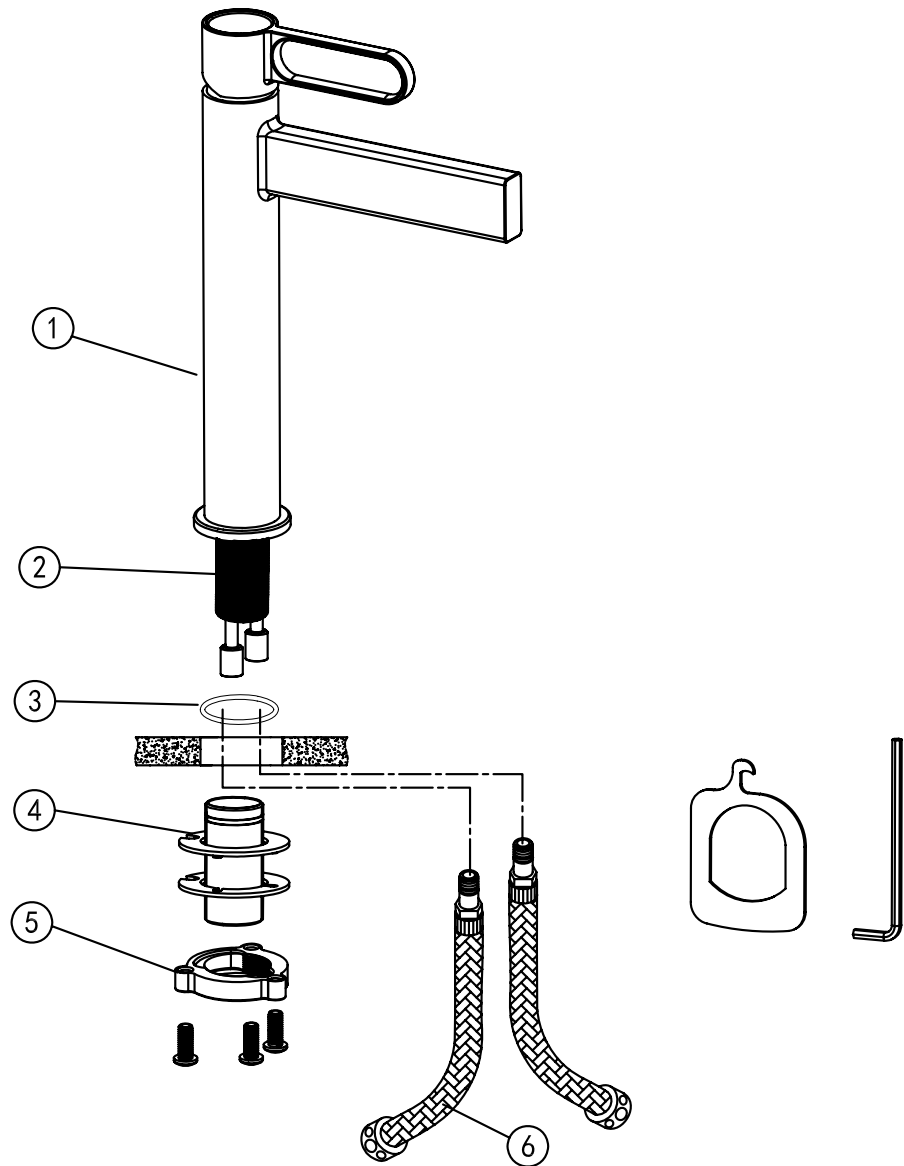

INSTALLATION INSTRUCTION SINGLE LEVER WASHBASIN MIXER

Code	The Accessory List	Quantity
1	Main body	1
2	Threaded sleeve	1
3	O-ring	1
4	Washer	1
5	Fixed nut	1
6	Inlet pipe	2