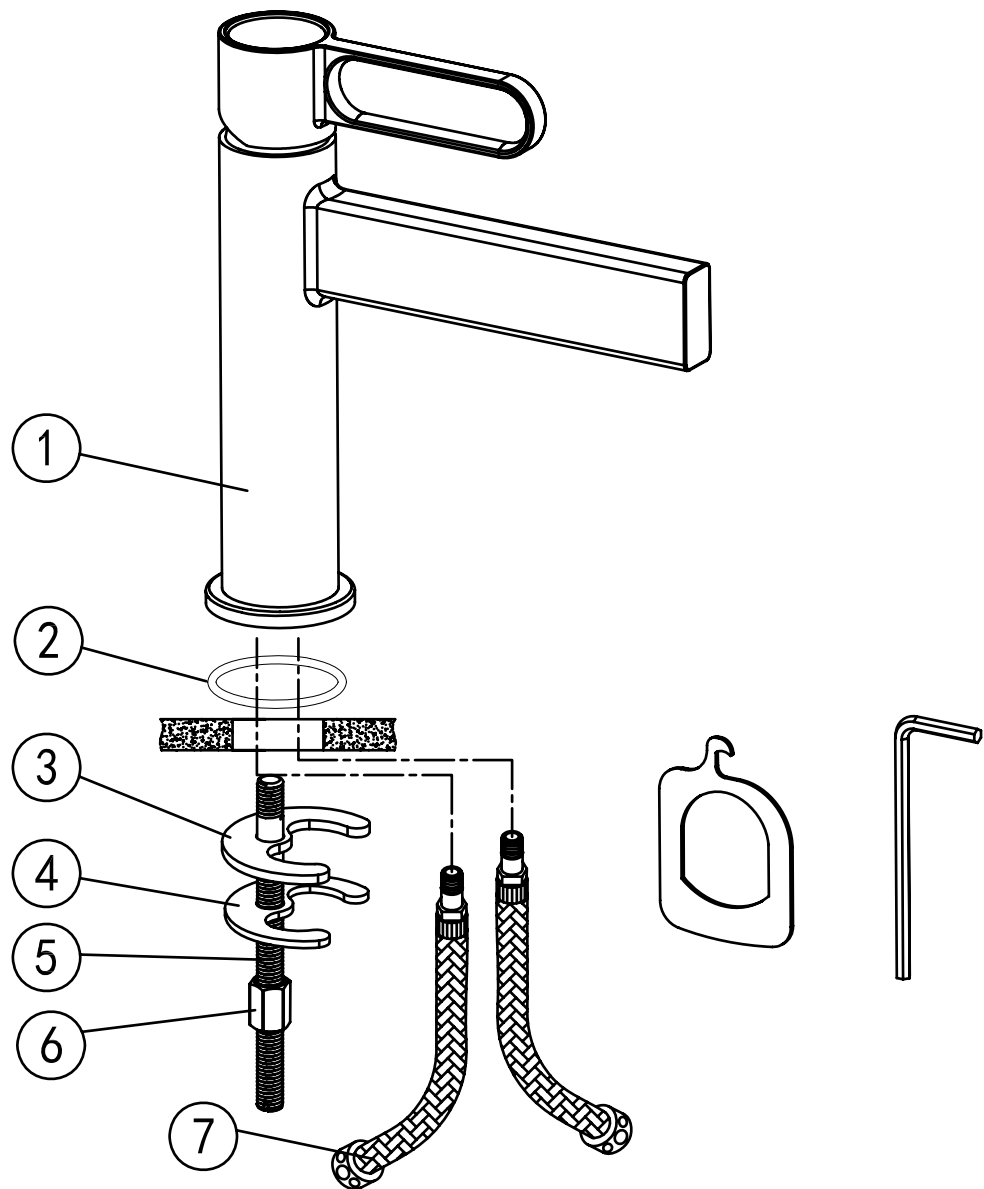

INSTALLATION INSTRUCTION SINGLE LEVER WASHBASIN MIXER

Code	The Accessory List	Quantity
1	Main body	1
2	O-ring	1
3	Rubber washer	1
4	Clamp	1
5	Fixing bolt	1
6	Nut	1
7	Inlet pipe	2