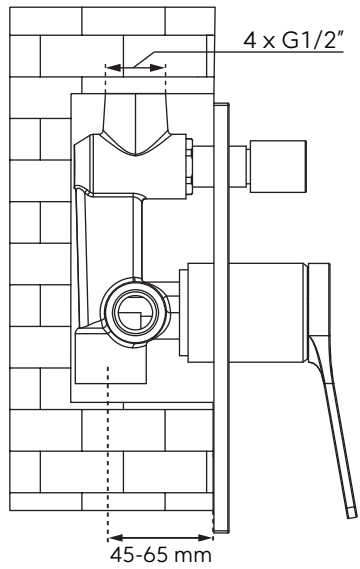

DESIGN

SEPPIA

Installation guide

Single lever concealed shower mixer

Please check the list of accessories here below and contact our company or our distributor for any discrepancy

Remarks:

1. Accessories may be modified without notice, without affecting their performance;
2. Drawings are for reference only. Product size and shape may not correspond to actual mixer.

List of the standard accessories:

Part number	Accessory list
1	Main body
2	Welding plate
3	Allen screw
4	Handle
5	Knob
6	Allen key

DESIGN

Assembly concealed mixer:

Dimensions: