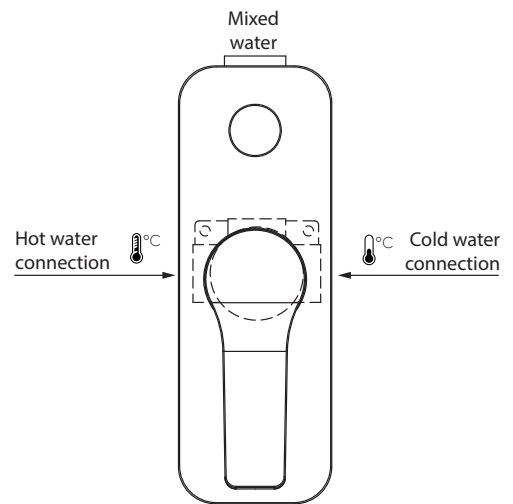

DESIGN

SEPPIA

Installation guide

Single lever concealed shower mixer

Please check the list of accessories here below and contact our company or our distributor for any discrepancy

Remarks:

1. Accessories may be modified without notice, without affecting their performance;
2. Drawings are for reference only. Product size and shape may not correspond to actual mixer.

List of the standard accessories:

Part number	Accessory list
1	Main body
2	Welding plate
3	Allen screw
4	Handle
5	Knob
6	Allen key

DESIGN

Assembly concealed mixer:

Dimensions: