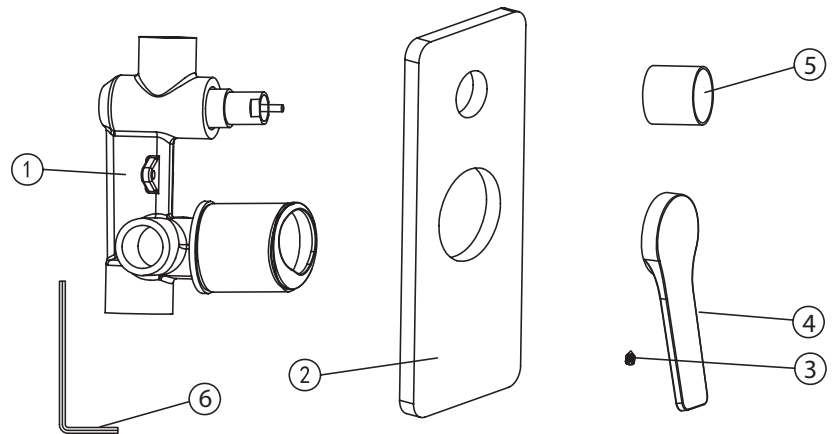

DESIGN

SEPPIA

Installation guide

Single lever concealed shower mixer

Please check the list of accessories here below and contact our company or our distributor for any discrepancy

Remarks:

1. Accessories may be modified without notice, without affecting their performance;
2. Drawings are for reference only. Product size and shape may not correspond to actual mixer.

List of the standard accessories:

Part number	Accessory list
1	Main body
2	Welding plate
3	Allen screw
4	Handle
5	Knob
6	Allen key

DESIGN

Assembly concealed mixer:

Dimensions: