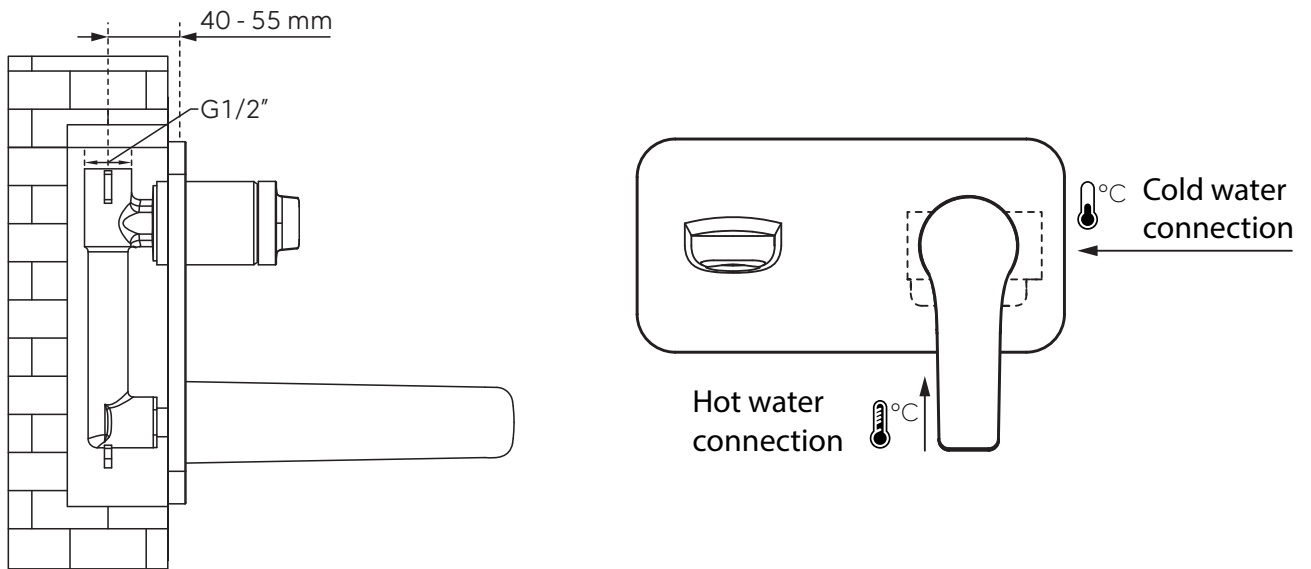

DESIGN

SEPPIA

Installation guide

Single lever concealed washbasin mixer

Please check the list of accessories here below and contact our company or our distributor for any discrepancy

Remarks:

1. Accessories may be modified without notice, without affecting their performance;
2. Drawings are for reference only. Product size and shape may not correspond to actual mixer.

List of the standard accessories:

Part number	Accessory list
1	Spout
2	Screw
3	Welding plate
4	Main body
5	Screw
6	Handle
7	Screw
8	Allen key

DESIGN

Assembly concealed mixer:

Dimensions: