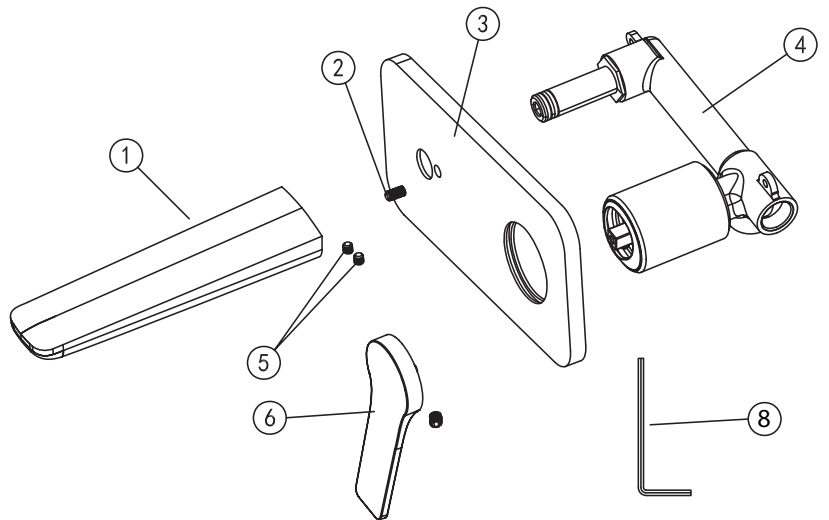

DESIGN

SEPPIA

Installation guide

Single lever concealed washbasin mixer

Please check the list of accessories here below and contact our company or our distributor for any discrepancy

Remarks:

1. Accessories may be modified without notice, without affecting their performance;
2. Drawings are for reference only. Product size and shape may not correspond to actual mixer.

List of the standard accessories:

Part number	Accessory list
1	Spout
2	Screw
3	Welding plate
4	Main body
5	Screw
6	Handle
7	Screw
8	Allen key

DESIGN

Assembly concealed mixer:

Dimensions: