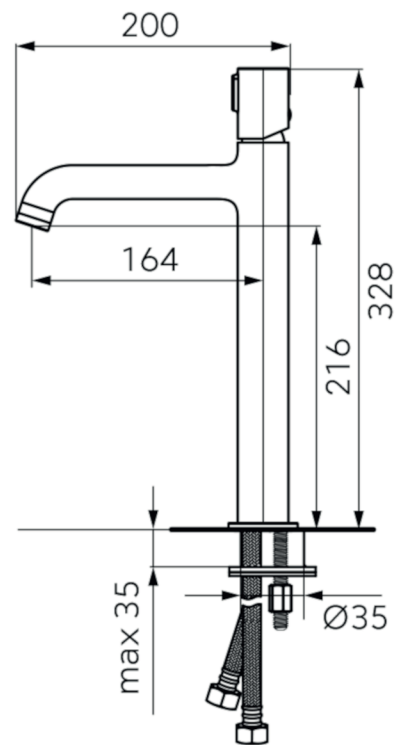

DESIGN

MEANDRO

Code	The Accessory List	Quantity
1	Main body	1
2	Threaded sleeve	1
3	O-ring	1
4	Washer	1
5	Fixed nut	1
6	Inlet pipe	2
7	Aerator wrench	1