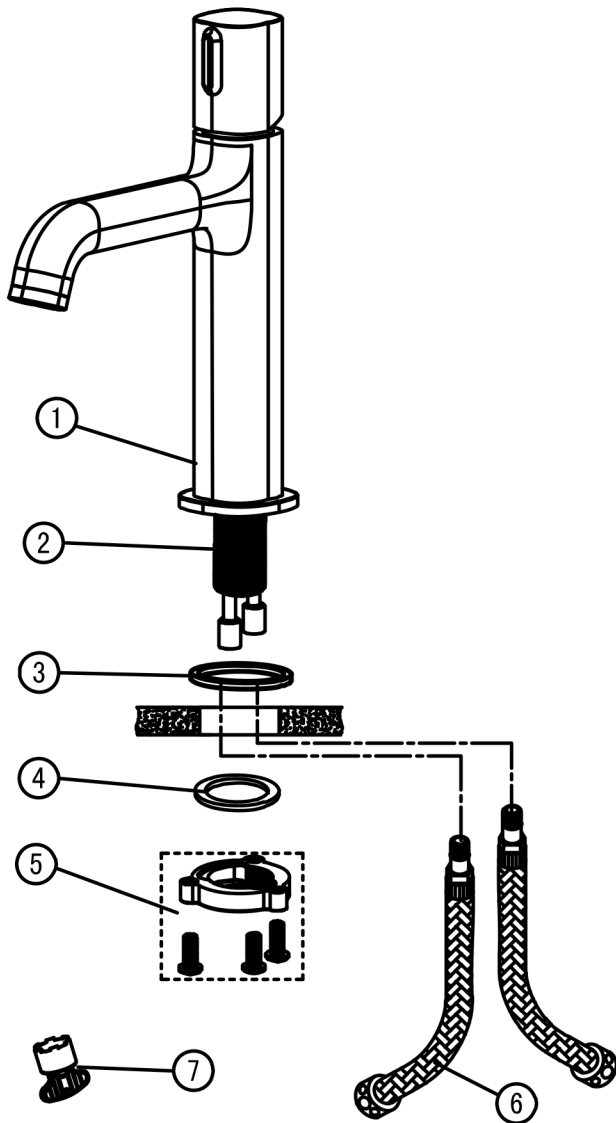

DESIGN

MEANDRO

Code	The Accessory List	Quantity
1	Main body	1
2	Threaded sleeve	1
3	O-ring	1
4	Washer	1
5	Fixed nut	1
6	Inlet pipe	2
7	Aerator wrench	1