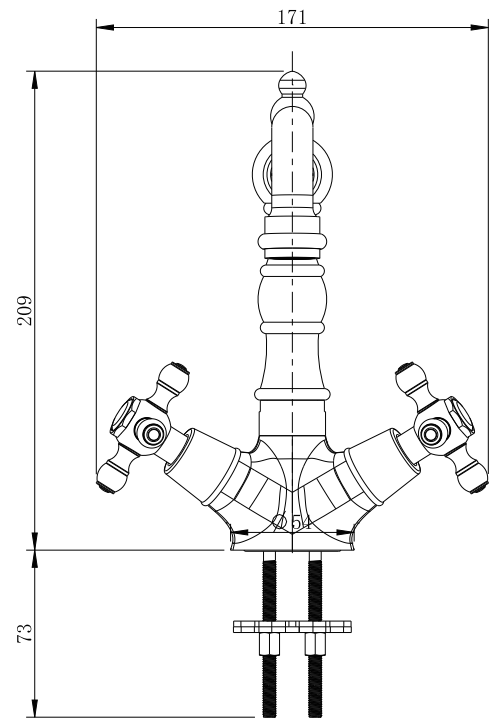

## LACRIMA

Code	The Accessory List	Quantity
1	Main body	1
2	Wearing ring	1
3	Rubber washer	1
4	Clamp	1
5	Fixing bolt	1
6	Nut	1
7	Inlet pipe	2