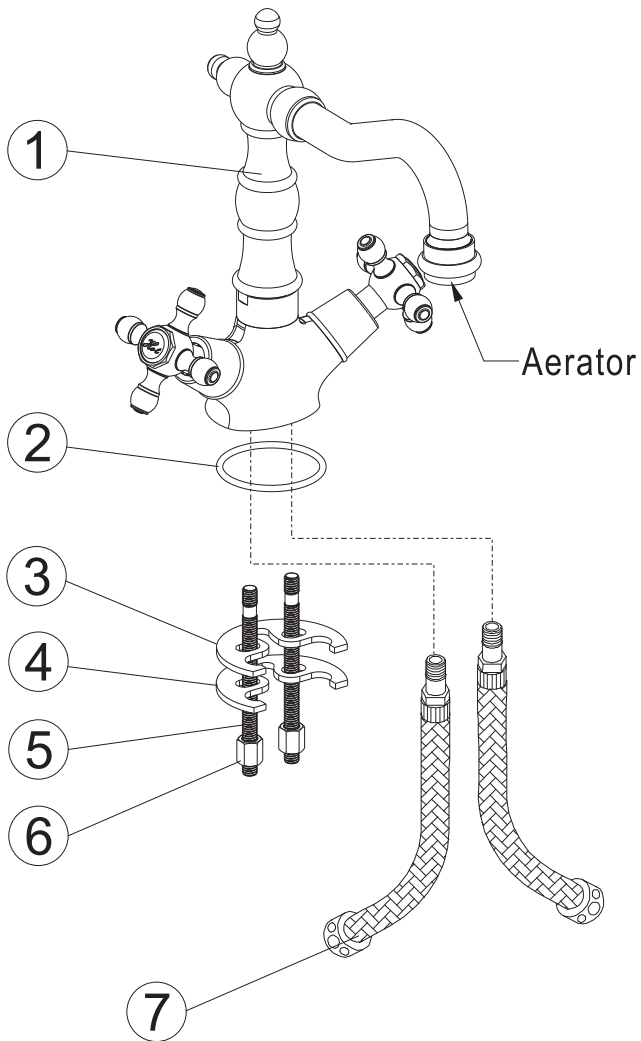

## LACRIMA

Code	The Accessory List	Quantity
1	Main body	1
2	Wearing ring	1
3	Rubber washer	1
4	Clamp	1
5	Fixing bolt	1
6	Nut	1
7	Inlet pipe	2