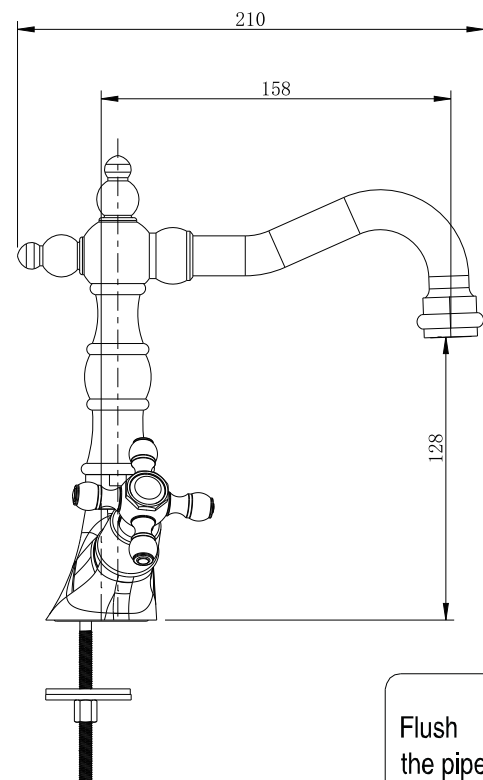

## LACRIMA

Code	The Accessory List	Quantity
1	Main body	1
2	Wearing ring	1
3	Rubber washer	1
4	Clamp	1
5	Fixing bolt	1
6	Nut	1
7	Inlet pipe	2