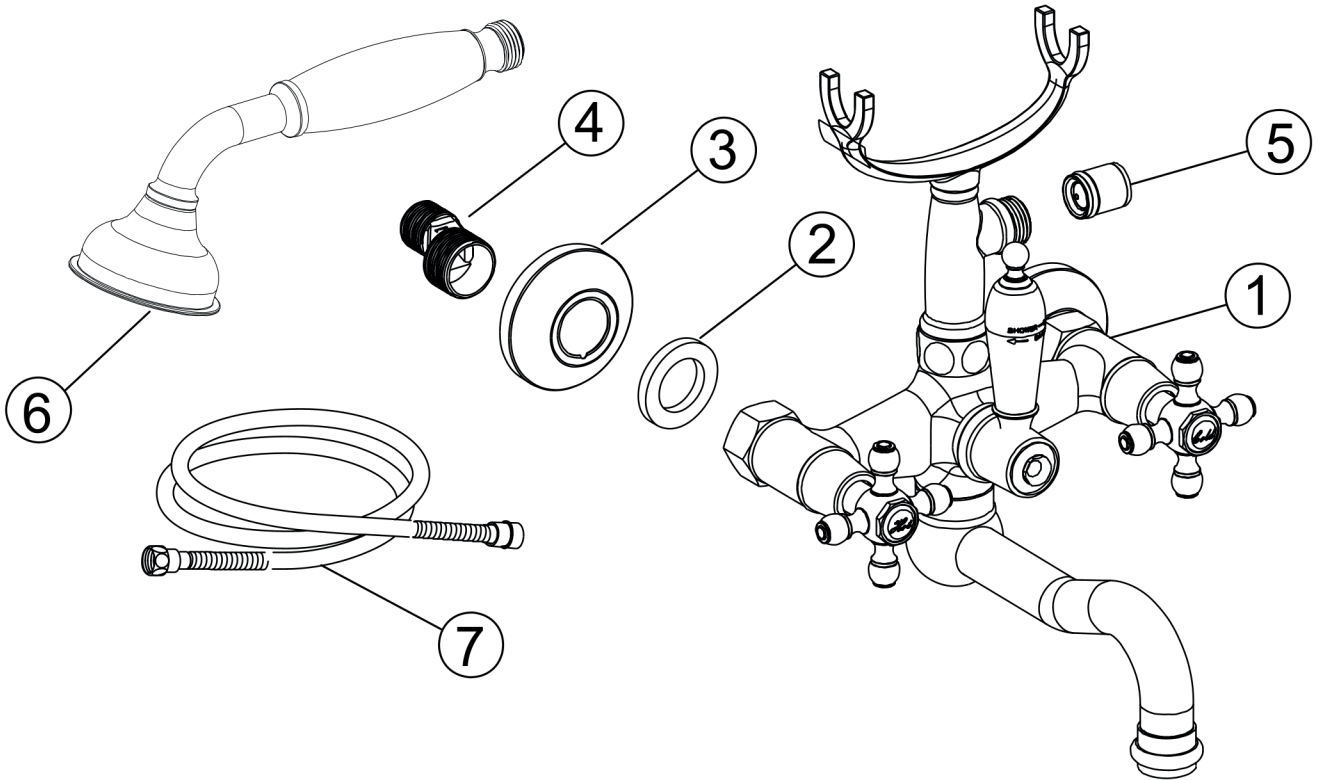

DESIGN

LACRIMA

Code	The Accessory List	Quantity
1	Main body	1
2	Gasket	2
3	Flange	2
4	Eccentric nut	2
5	Check valve	1
6	Hand shower	1
7	Shower hose	1