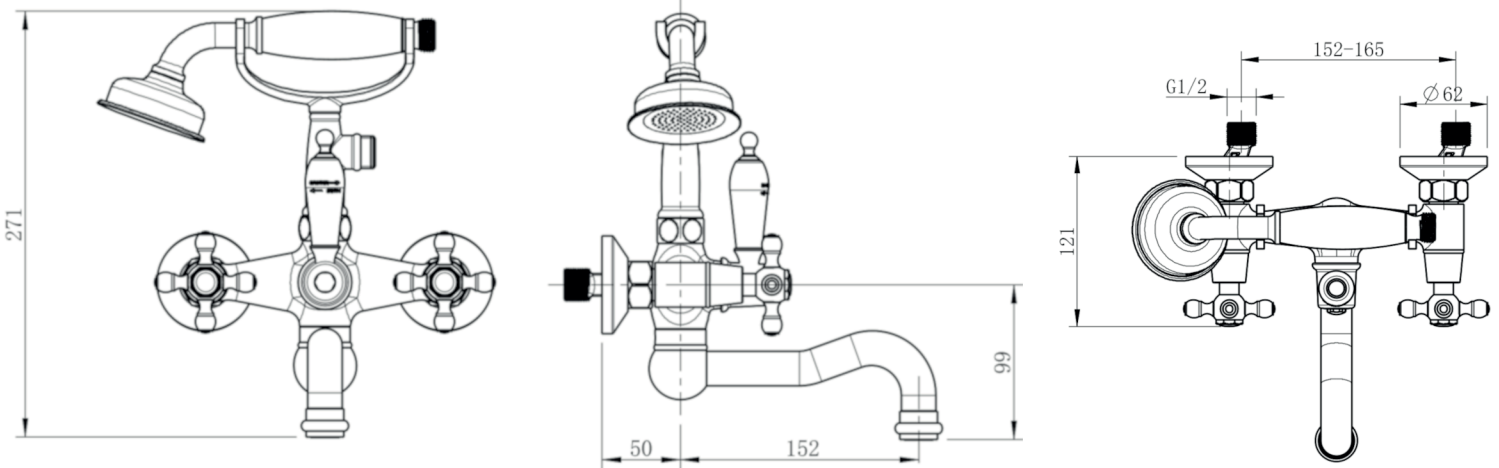

DESIGN

LACRIMA

Code	The Accessory List	Quantity
1	Main body	1
2	Gasket	2
3	Flange	2
4	Eccentric nut	2
5	Check valve	1
6	Hand shower	1
7	Shower hose	1