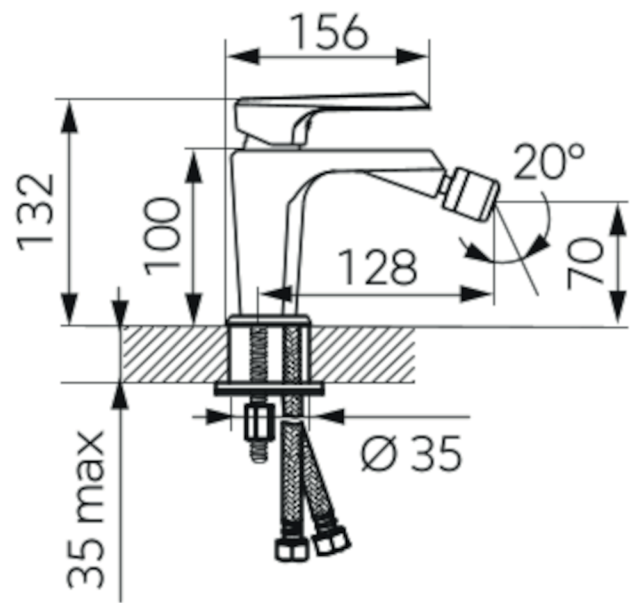

DESIGN

BRINA

Code	The Accessory List	Quantity
1	Main body	1
2	O-ring	1
3	Rubber washer	1
4	Clamp	1
5	Fixing bolt	1
6	Nut	1
7	Inlet pipe	2
8	Allen key	1