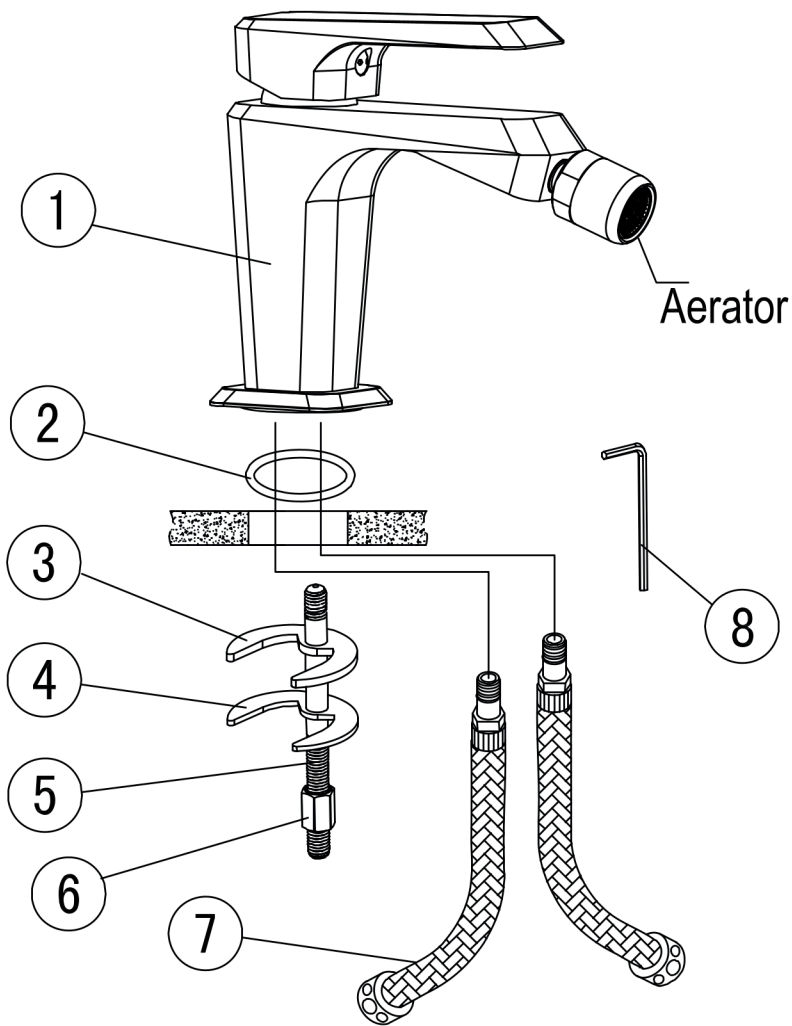

DESIGN

BRINA

Code	The Accessory List	Quantity
1	Main body	1
2	O-ring	1
3	Rubber washer	1
4	Clamp	1
5	Fixing bolt	1
6	Nut	1
7	Inlet pipe	2
8	Allen key	1