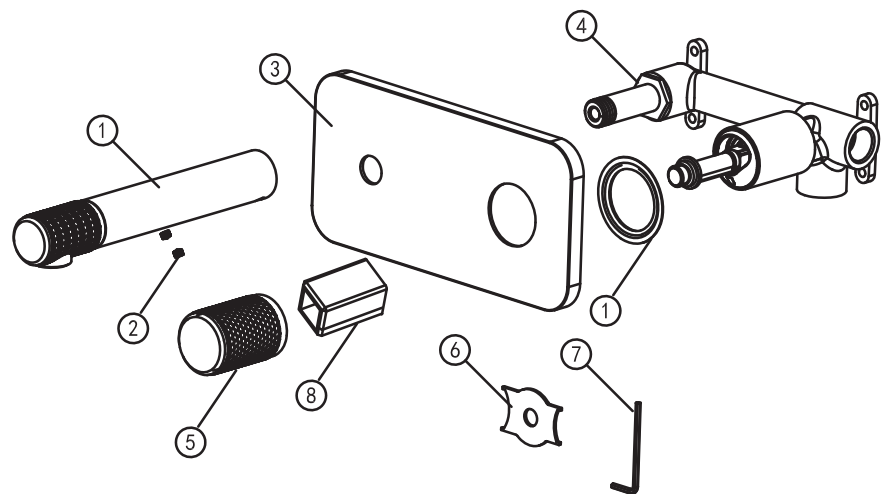

DESIGN

ARDESIA

Installation guide

Single lever concealed washbasin mixer

Please check the list of accessories here below and contact our company or our distributor for any discrepancy

Remarks:

1. Accessories may be modified without notice, without affecting their performance;
2. Drawings are for reference only. Product size and shape may not correspond to actual mixer.

List of the standard accessories:

Part number	Accessory list
1	Spout
2	Screw
3	Welding plate
4	Main body
5	Handle
6	Aerator wrench
7	Allen key
8	Plastic cap

DESIGN

Assembly concealed mixer:

Dimensions: