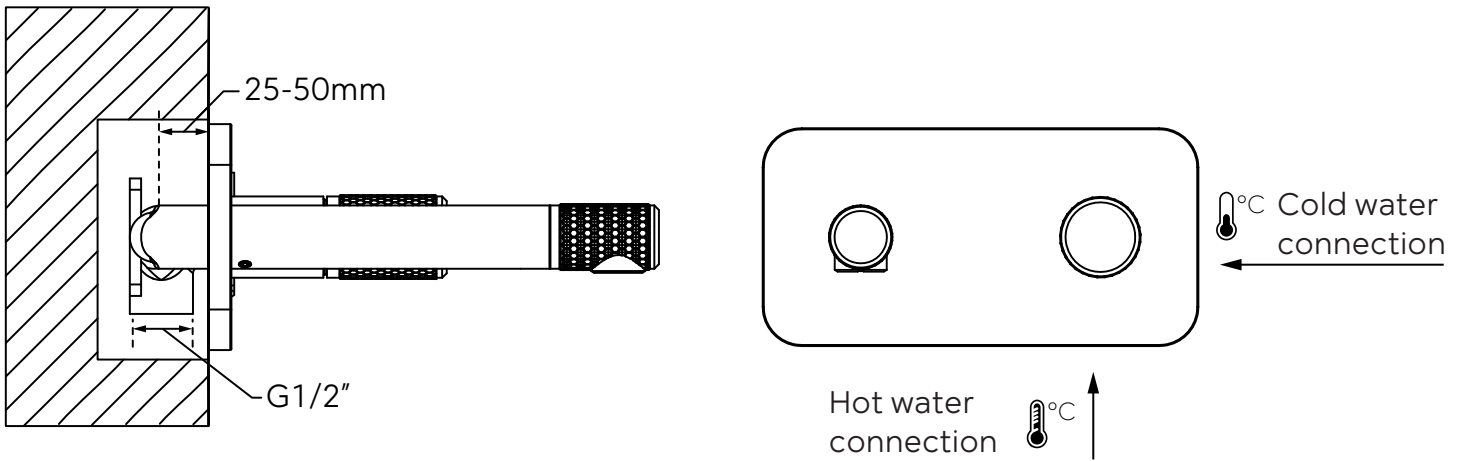

DESIGN

ARDESIA

Installation guide

Single lever concealed washbasin mixer

Please check the list of accessories here below and contact our company or our distributor for any discrepancy

Remarks:

1. Accessories may be modified without notice, without affecting their performance;
2. Drawings are for reference only. Product size and shape may not correspond to actual mixer.

List of the standard accessories:

Part number	Accessory list
1	Spout
2	Screw
3	Welding plate
4	Main body
5	Handle
6	Aerator wrench
7	Allen key
8	Plastic cap

DESIGN

Assembly concealed mixer:

Dimensions: